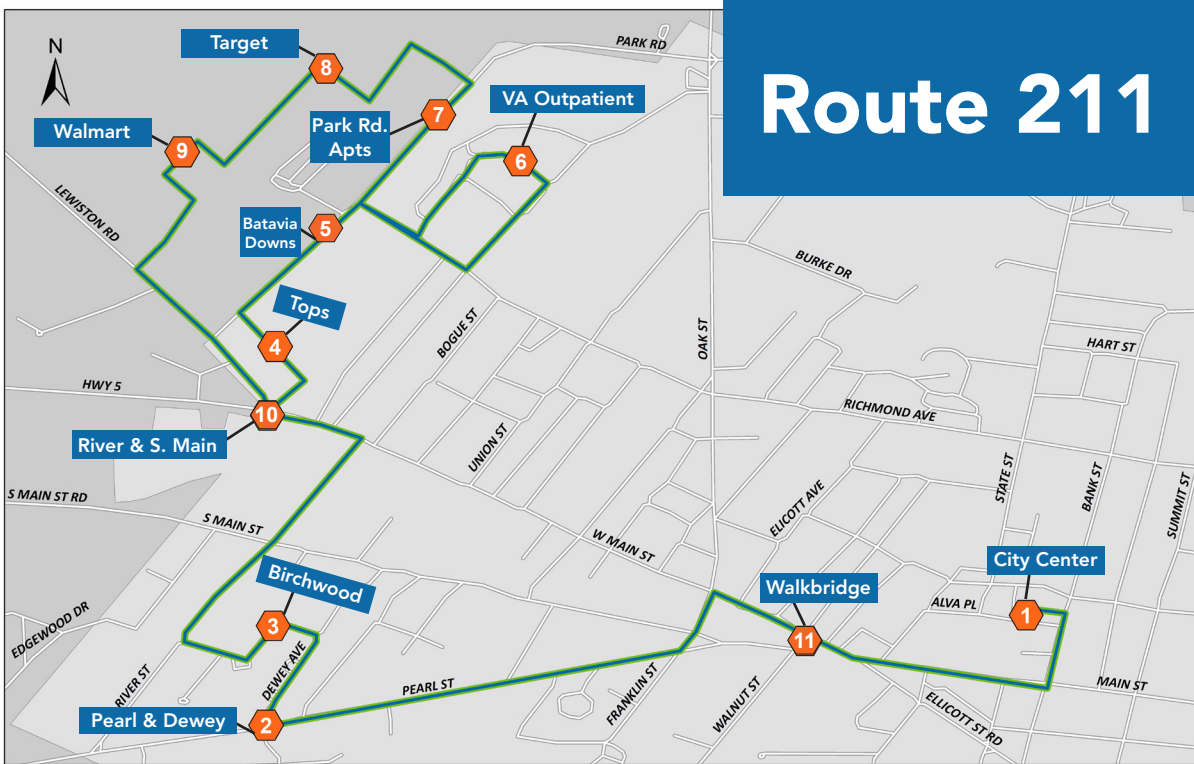

### Route Service

We offer service throughout Genesee County. Stops shown on the RTS Genesee Routes are only the major stops. RTS Genesee is a flag stop system: you can wave down any of our buses and they will stop as long as it is at a safe area along the road.

# Route 211

## Route 211

Westbound

City Center	6:30a	7:30a	8:30a	9:30a	10:30a	11:30a	12:30p	1:30p	2:30p	3:30p	4:30p	5:30p
Pearl & Dewey	6:37a	7:37a	8:37a	9:37a	10:37a	11:37a	12:37p	1:37p	2:37p	3:37p	4:37p	5:37p
Birchwood Bus Stop	6:39a	7:39a	8:39a	9:39a	10:39a	11:39a	12:39p	1:39p	2:39p	3:39p	4:39p	5:39p
Tops	6:44a	7:44a	8:44a	9:44a	10:44a	11:44a	12:44p	1:44p	2:44p	3:44p	4:44p	5:44p
Batavia Downs	6:46a	7:46a	8:46a	9:46a	10:46a	11:46a	12:46p	1:46p	2:46p	3:46p	4:46p	5:46p
VA Outpatient	6:49a	7:49a	8:49a	9:49a	10:49a	11:49a	12:49p	1:49p	2:49p	3:49p	4:49p	5:49p
Park Rd Apartments	6:53a	7:53a	8:53a	9:53a	10:53a	11:53a	12:53p	1:53p	2:53p	3:53p	4:53p	5:53p
Target	6:58a	7:58a	8:58a	9:58a	10:58a	11:58a	12:58p	1:58p	2:58p	3:58p	4:58p	5:58p
Walmart	7:01a	8:01a	9:01a	10:01a	11:01a	12:01p	1:01p	2:01p	3:01p	4:01p	5:01p	6:01p